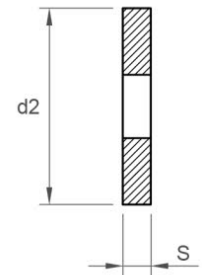

## DIN 440 / ISO 7094 (EQUIVALENT)

R PLAIN WASHER FOR WOOD CONSTRUCTIONS

REF.: 1101690

METRICS	5	6	8	10	12	16	20
---------	---	---	---	----	----	----	----

H	2	2	3	3	4	5	6
---	---	---	---	---	---	---	---

LENGTH	5	6	8	10	12	16	20
--------	---	---	---	----	----	----	----