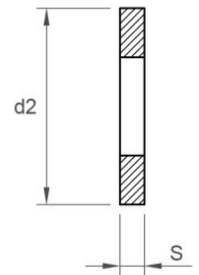

## DIN 125 BR / ISO 7089 (EQUIVALENTE)

**BR**

ARANDELA PLANA BICROMATADA

REF.: 1100202

METRICA	3	4	5	6	7	8	10	12	14	16	18	20	22	24	27	30	33	36
---------	---	---	---	---	---	---	----	----	----	----	----	----	----	----	----	----	----	----

S	0,5	0,8	1	1,6	1,6	1,6	2	2,5	2,5	3	3	3	3	4	4	4	5	5
---	-----	-----	---	-----	-----	-----	---	-----	-----	---	---	---	---	---	---	---	---	---